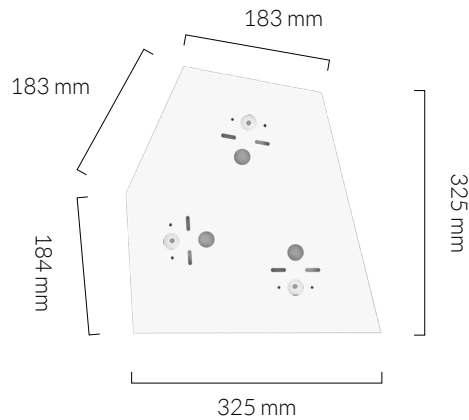

## OUTER CARTON

**Pc/ Ctn:** 4  
**Gross weight:** 6.4kg  
**Length:** 50.5cm  
**Width:** 44cm  
**Height:** 50cm

## FIXTURE

**Type:** Pendant  
**Materials:** Brass  
**Finish:** High sheen  
**Ceiling rose dimensions:** 80mm x 25mm  
**Lampholder:** E27  
**Weight:** 0.388 kg  
**Warranty:** 1 year  
**Input Voltage:** 220-240V  
**Cord:** 3 metre cord, Black fabric covered silicone  
**Luminaire:** Class I  
**Wattage:** Max 60 W

## OUTER CARTON

**Pc/ Ctn:** 8  
**Gross weight:** 5.4 kg  
**Length:** 22cm  
**Width:** 44cm  
**Height:** 23.5cm

EAN UK: 5060400151615

IP20

## FIXTURE

**Type:** Ceiling Plate  
**Materials:** Steel  
**Finish:** Matte white, powder coated  
**Warranty:** 1 years  
**Weight:** 0.965 kg  
**Length:** 350mm  
**Width:** 334mm  
**Height:** 40mm