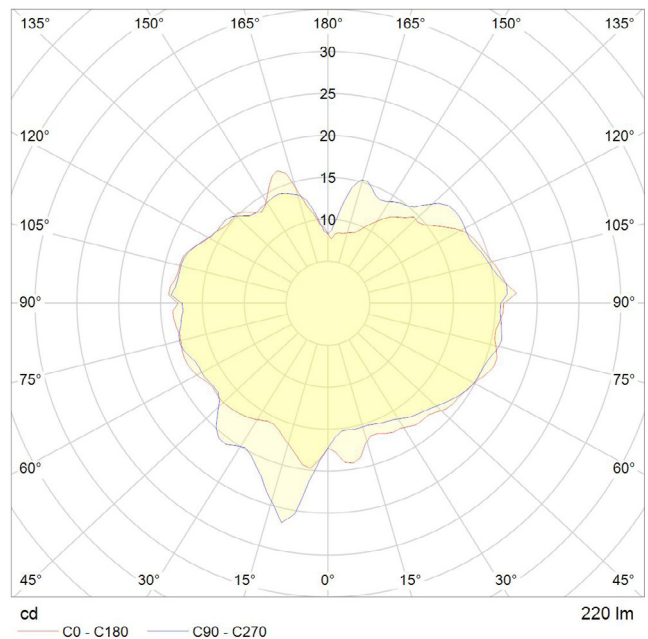

5 WATT | 220 LUMENS | 2200K

*Decorative LED filament lamp made of mouth-blown glass. This lamp uses 5 Watts of power and achieves 220 Lumens at a CRI of 95. It has an IP54 rating.*

## LAMP

**Shape:** Custom  
**Materials:** Brass cap, mouth-blown glass  
**Finish:** Iron tinted  
**Beam angle:** 360°  
**Base:** E27  
**Weight:** 0.413 kg  
**Working temperature:** -5C to 40C  
**Warm up time:** Instant  
**Warranty:** 3 years  
**Input Voltage:** 220V-240V

## PERFORMANCE

CRI (colour rendering index)	95
Lamp lumen output	220
Luminaire circuits per watt (LM/W)	44
Lifetime (TM-21) (hours)	15,000
Colour Temperature	2200K
Power factor	0.9

## POLAR DIAGRAM