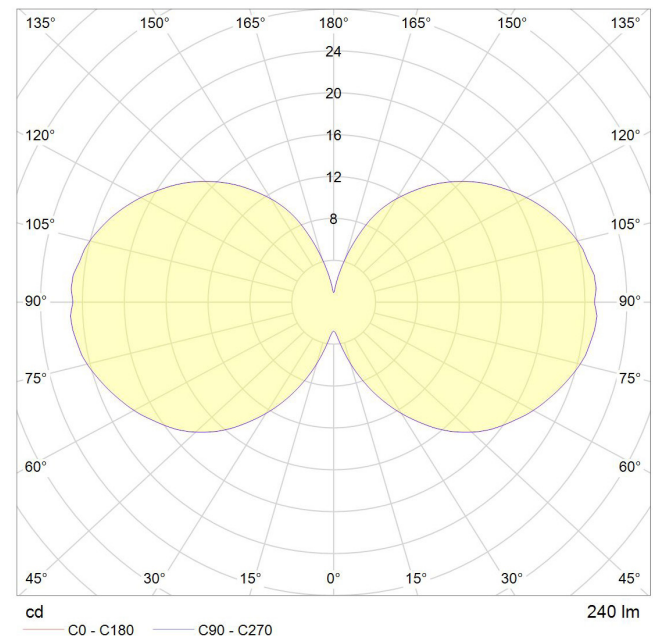

POLAR DIAGRAM

DIMMING

Dimmable: Yes
Dimming type: Trailing edge
Recommended EU Dimmer: Varilight - V-pro JXP401
(X denotes faceplate color)

A full list of compatible dimmers is available on request.

OUTER CARTON

Pc/ Ctn: 100
Gross weight: 8.2Kg
Length: 73cm
Width: 37cm
Height: 33cm

IES/LDT FILE

Available upon request.

EAN UK: 5060400151011